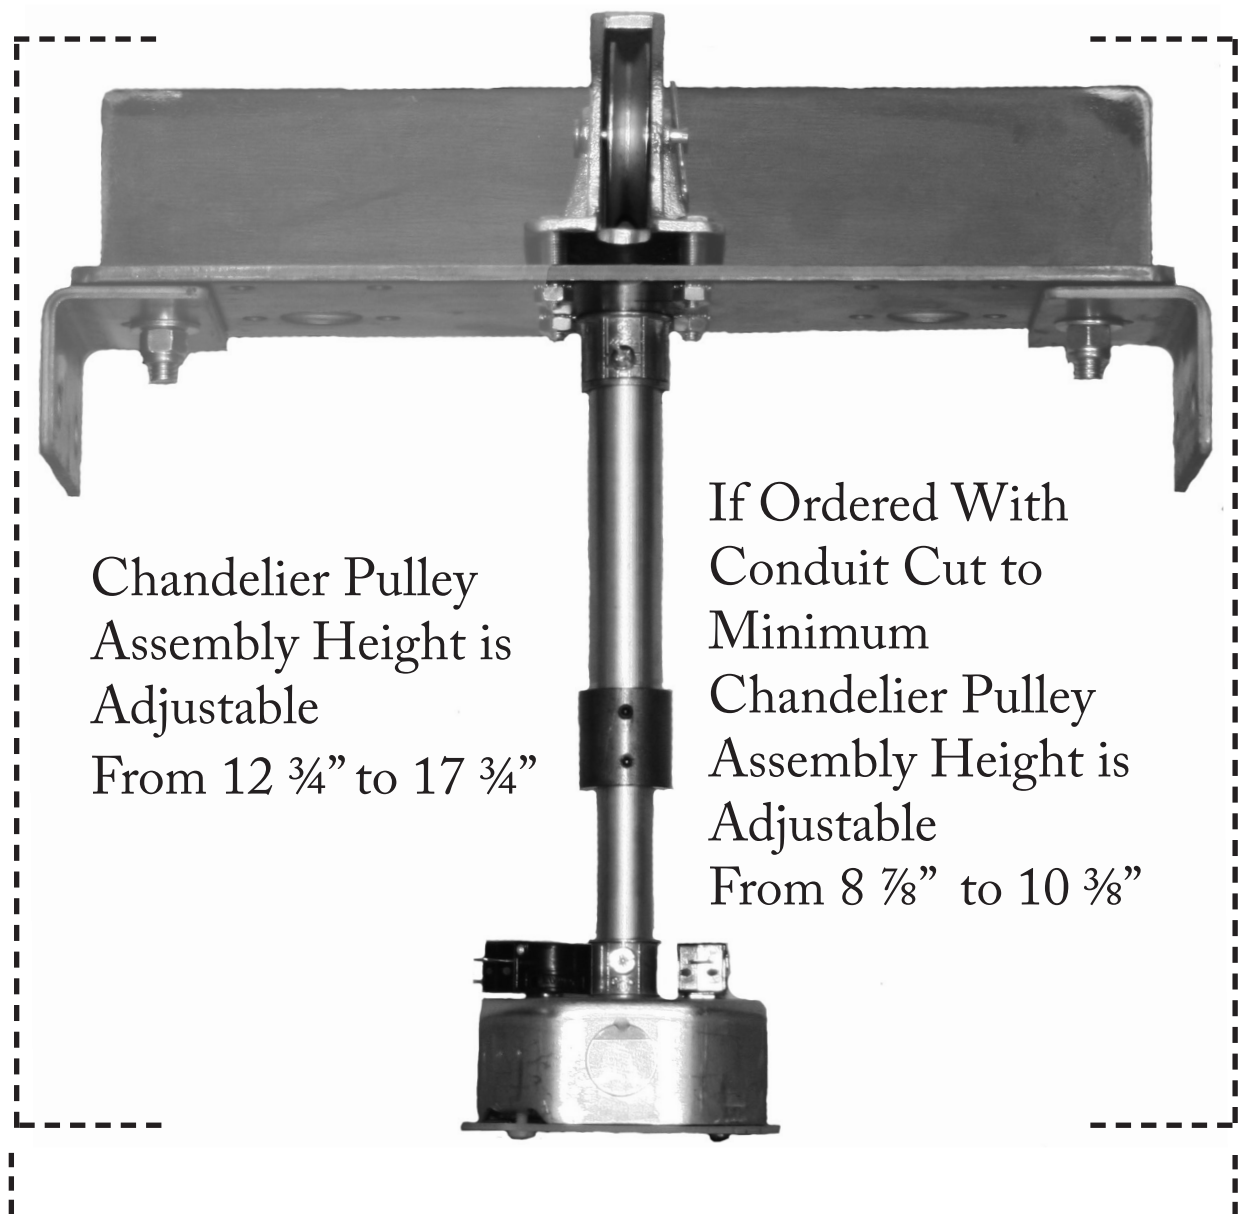

ALL700RM/1000RM Chandelier Pulley Assembly

Mounts directly above the fixture
Mounting measurements provided below:

13 3/4" Minimum
16" Maximum